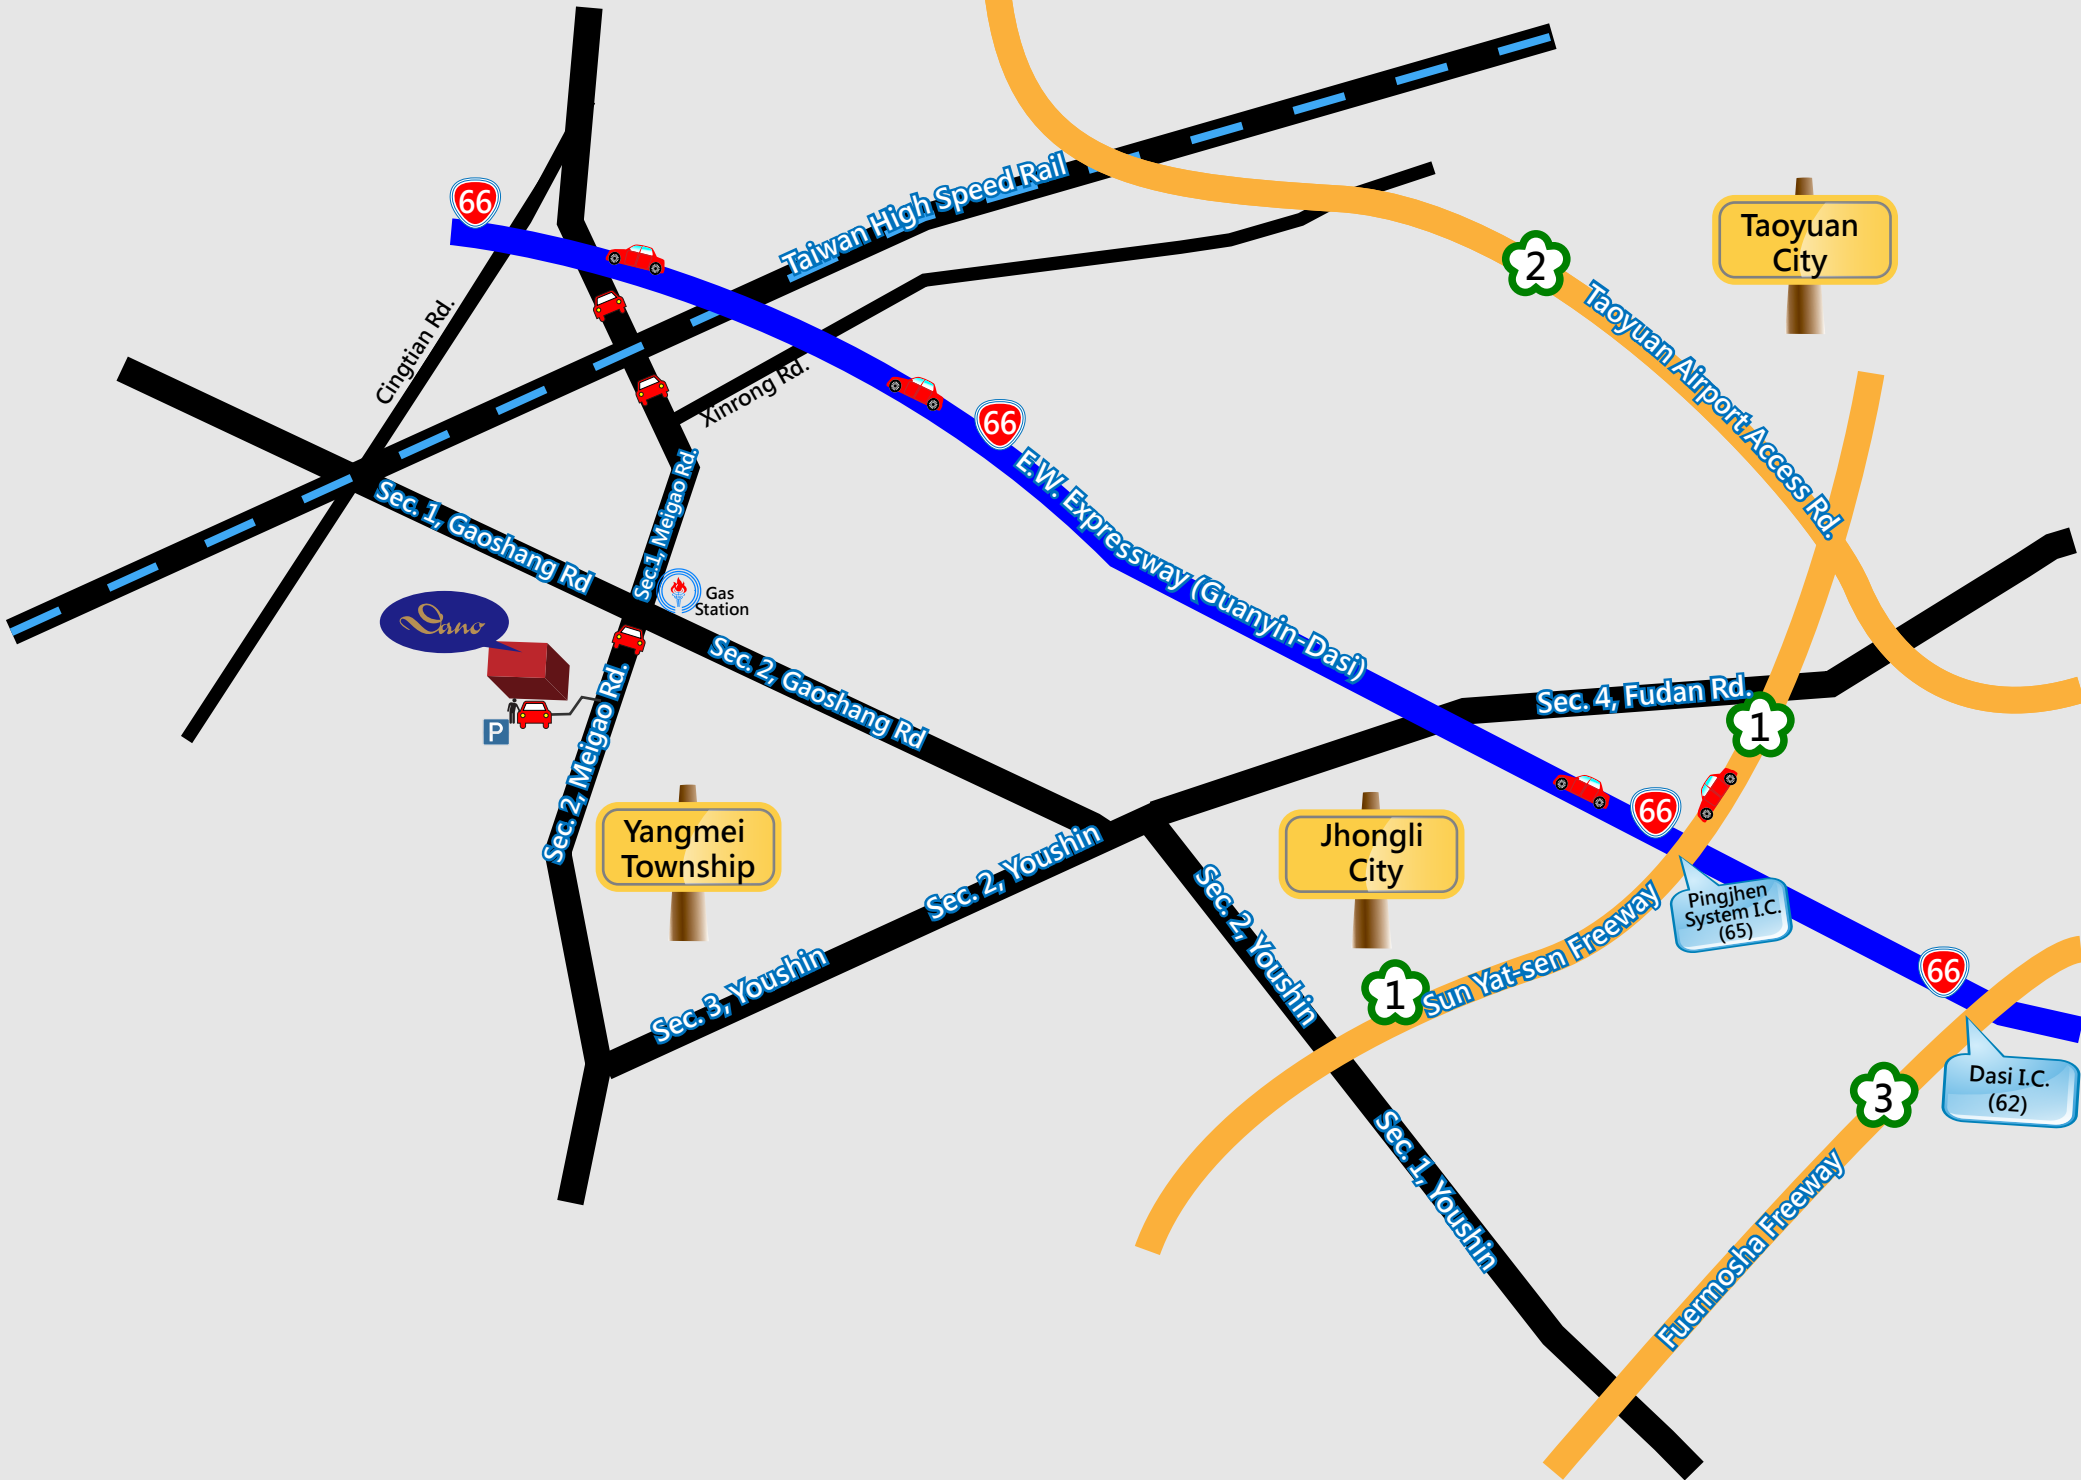

# DanoTech Co., Ltd.(Yangmei Factory)

Tel:+886-3-4757888

Address: No. 128, Lane 431, Sec.2, Meigao Rd.,  
Yangmei Township, Taoyuan County 326,Taiwan

Taoyuan  
International Airport

Taoyuan  
City

Yangmei  
Township

Gas  
Station

66

66

66

66

2

Taiwan High Speed Rail

E.W. Expressway (Guanyin-Dasi)

Sun Yat-sen Freeway

Fuermosha Freeway

Taoyuan Airport Access Rd.

Sec. 1, Gaoshang Rd

Sec. 2, Gaoshang Rd

Sec. 2, Meigao Rd.

Sec. 3, Youshin

Sec. 2, Youshin

Sec. 2, Youshin

Sec. 1, Youshin

Sec. 4, Fudan Rd.

Cingtian Rd.

Xinrong Rd.